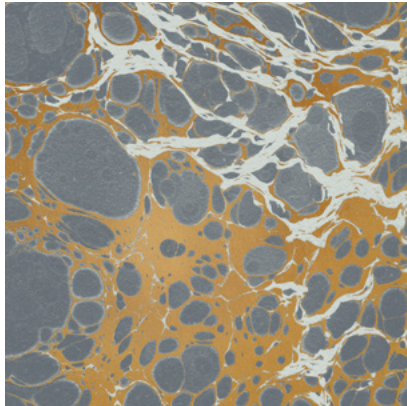

Calico

WABI

Tear Sheet

Wabi melds traditional marbling techniques with modern design.

CERULEAN

CLOUD

LAGOON

MINERAL