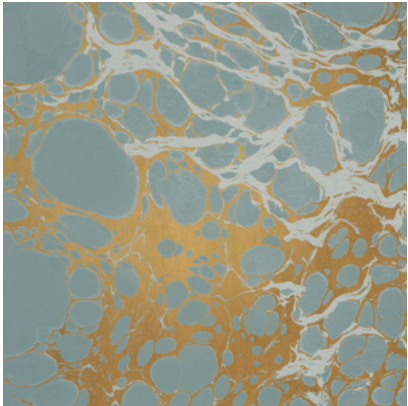

Calico

WABI

Tear Sheet

Wabi melds traditional marbling techniques with modern design.

CERULEAN

CLOUD

LAGOON

MINERAL

RIVER

ROSARIUM

TAUPE

Wabi Rosarium

Suitable for residential and commercial projects

COLOR

Rosarium

ITEM