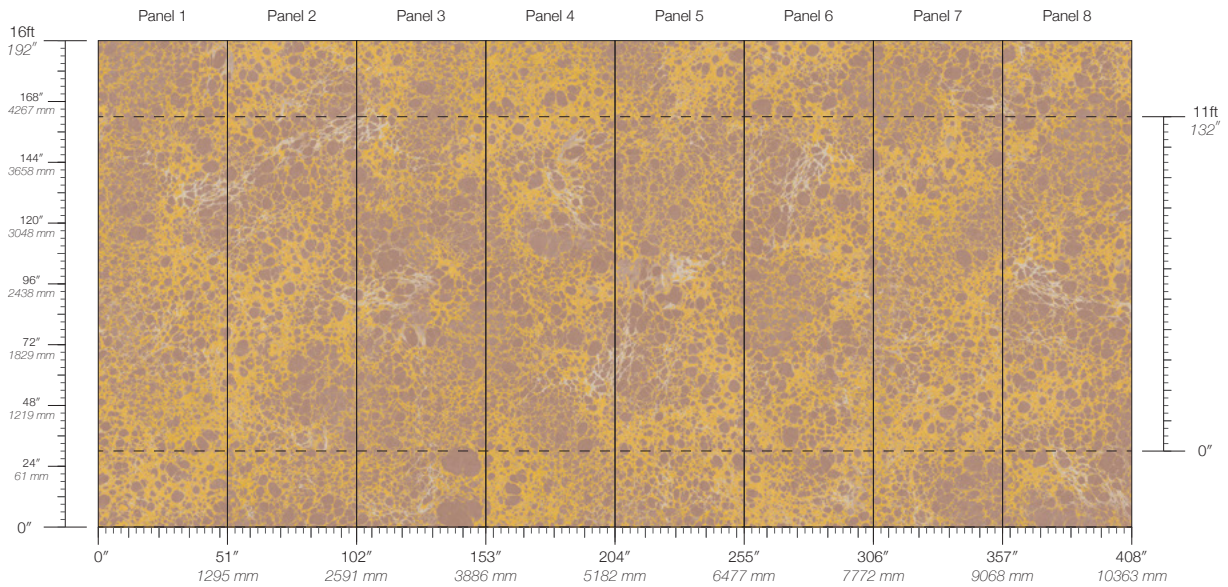

Wabi Rosarium

Suitable for residential and commercial projects

COLOR

Rosarium

ITEM

1012

CONTENT

Type II Vinyl

PANEL WIDTH

51" / 1295 mm trimmed

PANEL HEIGHT

132" / 3353 mm standard
192" / 4877 mm extended

REPEAT

Non-repeating

STOCK

Made to order

LEAD TIME

4 weeks to print

MINIMUM

1 panel

PRICE

Available upon request

ORIGIN

USA

DETAILS

Custom options available

ENVIRONMENTAL

Recycled Content
Phthalate Free
Low VOC
HPD Available

SPECS

Commercial Vinyl face
Non-woven backing
20 oz per linear yard
620 g per linear meter
Smooth reflective metallic texture

TESTING

(US) ASTM E84 Adhered Class A
(EU) EN 15102 Class B, s2
(CN) CAN/ULC-S102.2 Class A
CCC-W-408D Type II
WA Specification W-101 Type II

MAINTENANCE

Water-based cleanser

CONTACT

sales@calicowallpaper.com
+1 718 243 1705
57 Lispenard Street
New York, NY 10013 USA

DISCLAIMER

Refer to our website to see the full mural artwork. Reference the physical sample for color and texture. Panel maps represent mural artwork only.