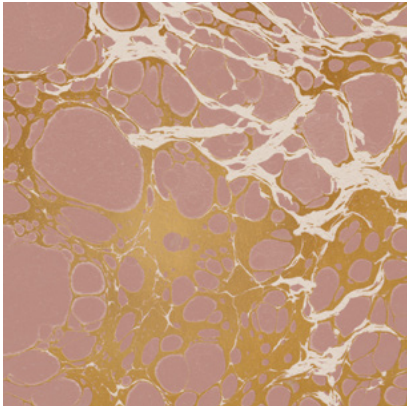

Calico

WABI

Tear Sheet

Wabi melds traditional marbling techniques with modern design.

CERULEAN

CLOUD

LAGOON

MINERAL

RIVER

ROSARIUM

TAUPE

Wabi Rosarium

Suitable for residential and commercial projects

COLOR

Rosarium

ITEM