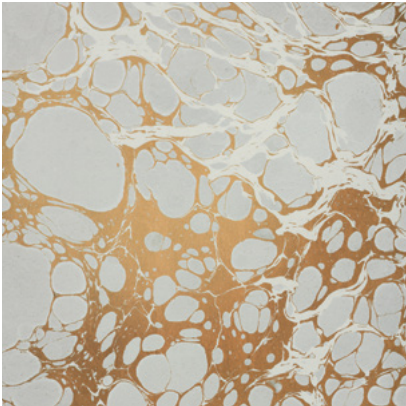

Calico

WABI

Tear Sheet

Wabi melds traditional marbling techniques with modern design.

CERULEAN

CLOUD

LAGOON

MINERAL

RIVER

ROSARIUM

TAUPE

Wabi Rosarium

Suitable for residential and commercial projects

COLOR

Rosarium

ITEM