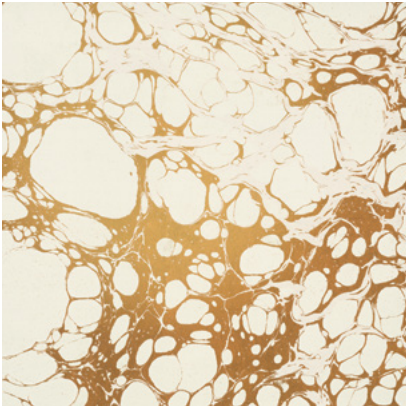

Calico

WABI

Tear Sheet

Wabi melds traditional marbling techniques with modern design.

CERULEAN

CLOUD

LAGOON

MINERAL