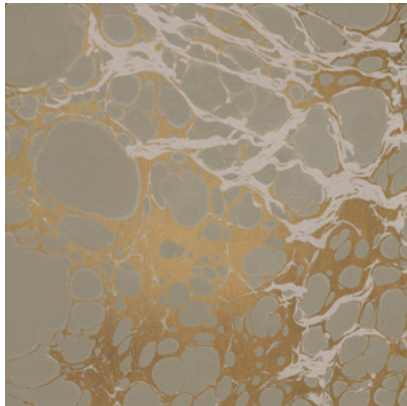

Wabi melds traditional marbling techniques with modern design.

TAUPE