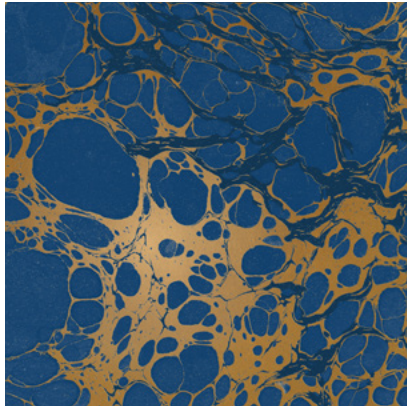

Calico

WABI

Tear Sheet

Wabi melds traditional marbling techniques with modern design.

CERULEAN

CLOUD

LAGOON

MINERAL